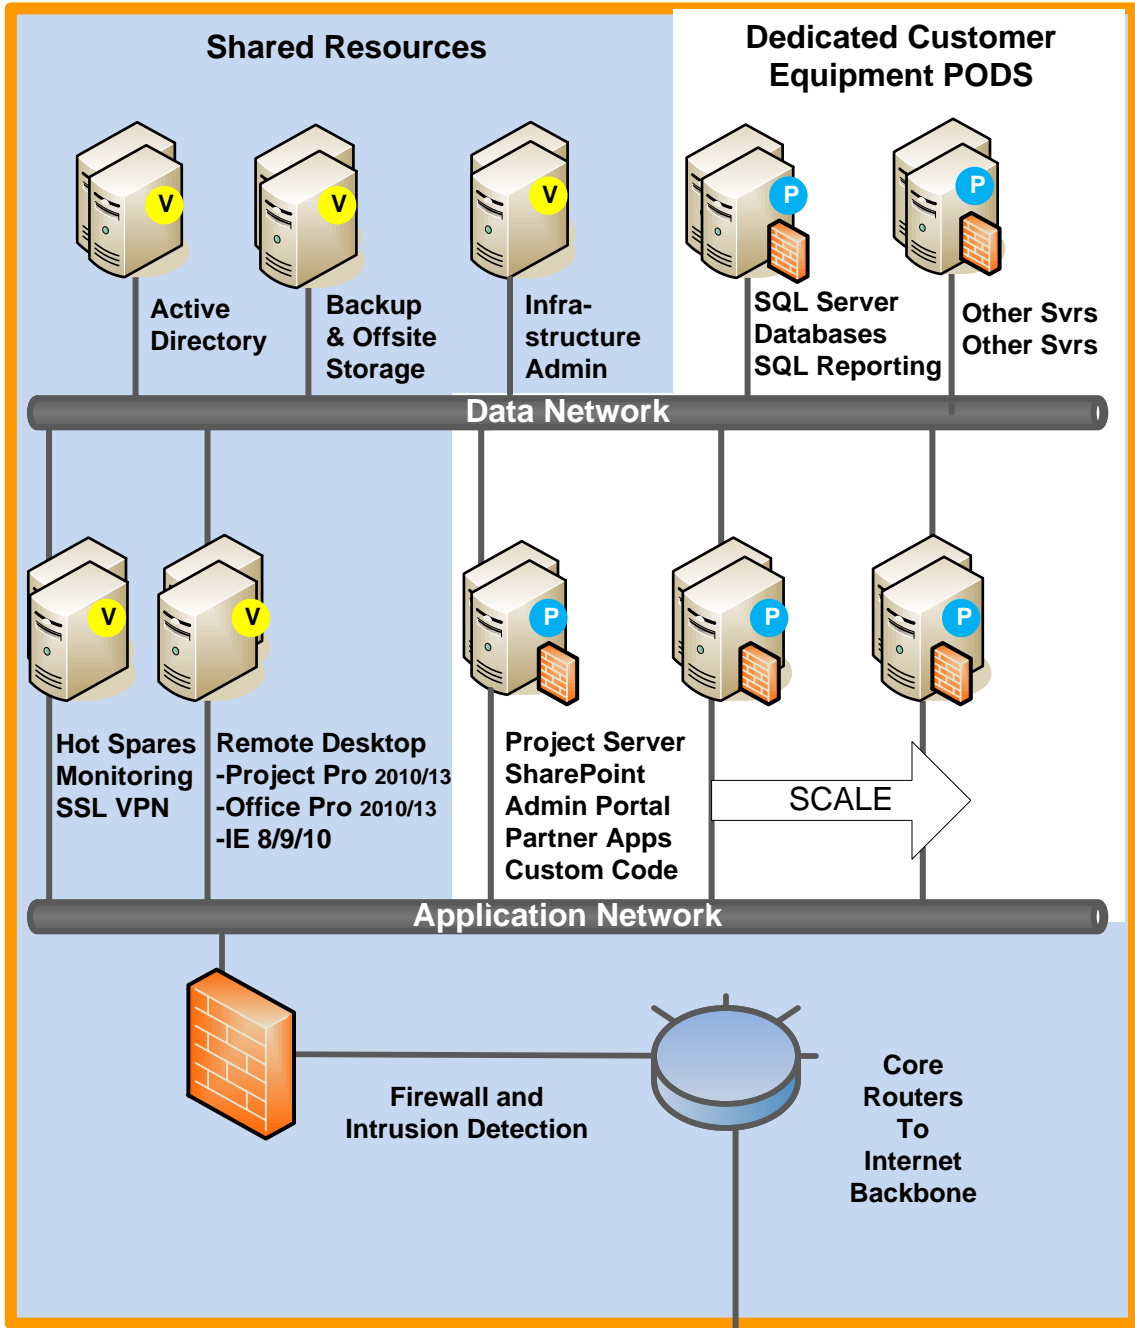

# PPM Custom Cloud Deployment Architecture Sample

**Project Hosts**  
Custom Cloud Experts

**Data Center Environment:**

- SAS 70 II / SSAE 16
- ISO/IEC 27001 Certified
- MSFT Gold/Silver Competency
- Access Security
- Physical Security
- Dual Power Grid / Backup Gen.
- Environmental Monitoring
- Dual HVAC Control
- Multiple Network Drops
- 24x7 Administration / NOC

**Server Lockdown:**

- Services & ports not needed for PPM apps are disabled
- Server-side firewalls surround each physical server

**Shared Resource Options:**

- Active Directory
- Backup & Offsite Storage
- Infrastructure
- Hot Spares
- Monitoring
- SSL VPN
- Remote Desktop
  - Project Pro 2010/13
  - Office Pro 2010/13
  - IE 8/9/10

**Dedicated Resource Options:**

- Project Server
- SharePoint
- SQL Server Databases
- SQL Reporting
- Admin Portal
- Partner Applications
- Custom Code

**User Access Via:**

- Project Professional 2010/13
- Browser (Project WebApp)
- Browser (Remote Desktop)
- Browser (PH Admin Portal)
- VPM OS/DB Administrators

- Shared Resources
- Dedicated Resources
- ▬ Network
- ▭ Environment
- V Virtual Server
- P Physical Server

Gold Project and Portfolio Management  
Silver Hosting